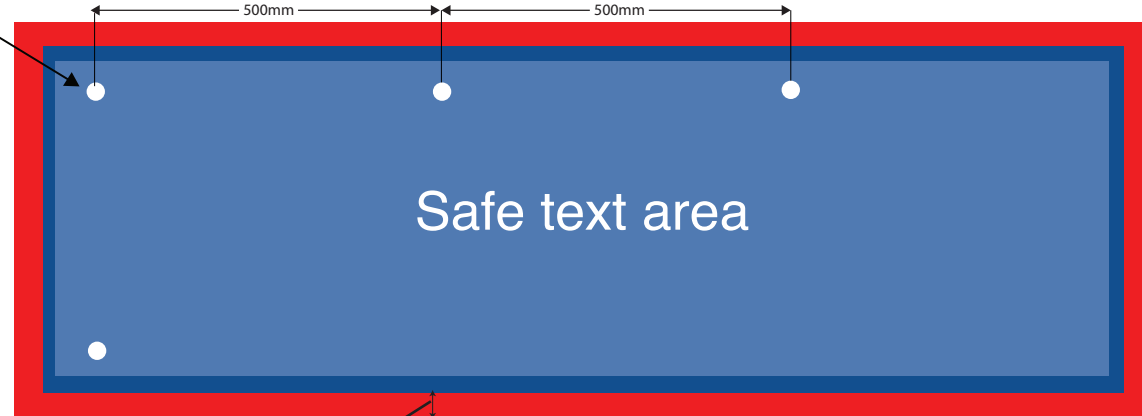

VINYL BANNERS

12mm Eyelets are placed 25mm from the edge, 500mm apart

25mm bleed

SPECIFICATIONS

- High quality Avery vinyl media
- Heavy duty stock
- Maximum size up to 50m
- Hi-Res direct print (720 to 1,200 dpi)
- UV Resistant ideal for outdoor use
- Water resistant
- Cost based on square meterage
- Standard and custom sizes
- Various types of finishing available (Sewn or weld)
- National network of installers available

ARTWORK SETUP & CHECKLIST

DOCUMENT SIZE

All units of measurements are in millimeters (Artwork to be supplied at 50% of actual size).

CROP, BLEED & FINISH

Artwork must be set up with 25mm bleed and no crop marks. 12mm Eyelets are required 25mm in from the edge and ideally placed 500mm apart.