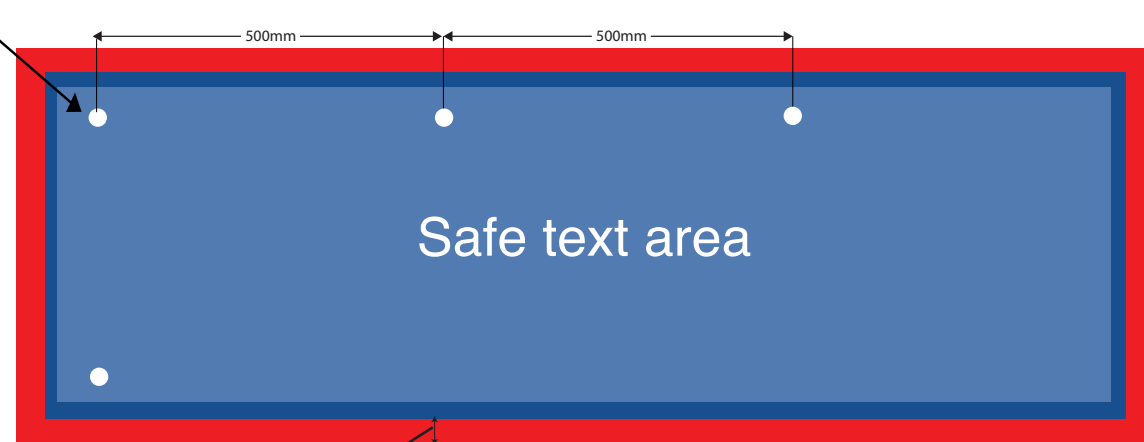

12mm Eyelets are placed 25mm from the edge, 500mm apart

25mm bleed

SPECIFICATIONS

- High quality Avery vinyl media
- Heavy duty stock
- Maximum size up to 50m
- Hi-Resolution Photographic quality direct print (720dpi for mesh, 1,200dpi for vinyl)
- UV Resistant ideal for outdoor use
- Water resistant
- Cost based on square meterage
- Standard and custom sizes
- Various types of finishing available (Sewn, weld tape, kedar, velcro, Zipper, and more)

ARTWORK SETUP & CHECKLIST

DOCUMENT SIZE

All units of measurements are in millimeters (Artwork can be supplied at 25, 33, 50 or 100% of actual size).

CROP, BLEED & FINISH

Artwork must be set up with 25mm bleed with no crop marks (No Printers' Marks)
12mm Eyelets are required 25mm in from the edge and ideally placed 500mm apart.
(Adobe Illustrator Template file available)